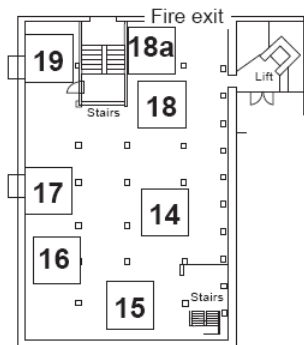

Some Useful Maps

Maritime Museum

Middle deck

1. Entrance, shop and toilets
2. Figureheads
3. Ketch
4. Dolphins
5. Touring exhibition
6. Navy

Upper deck

7. Figureheads
8. Model boats
9. Port Adelaide Nautical Museum
10. Fishing industry
11. Sailmakers Loft and Ships Chandlery
12. Life's a beach
13. Encounter - Flinders and Baudin
- 13a. HMS Investigator anchor

Lower deck

14. Journey by cabin - 1840s
 15. Journey by cabin - 1910s
 16. Journey by cabin - 1950s
 17. Passenger / vessel databases
 18. Pt Adelaide history
 - 18a. Indigenous - Back on the Map
 19. Community gallery - Black Diamond Corner
- } Migration